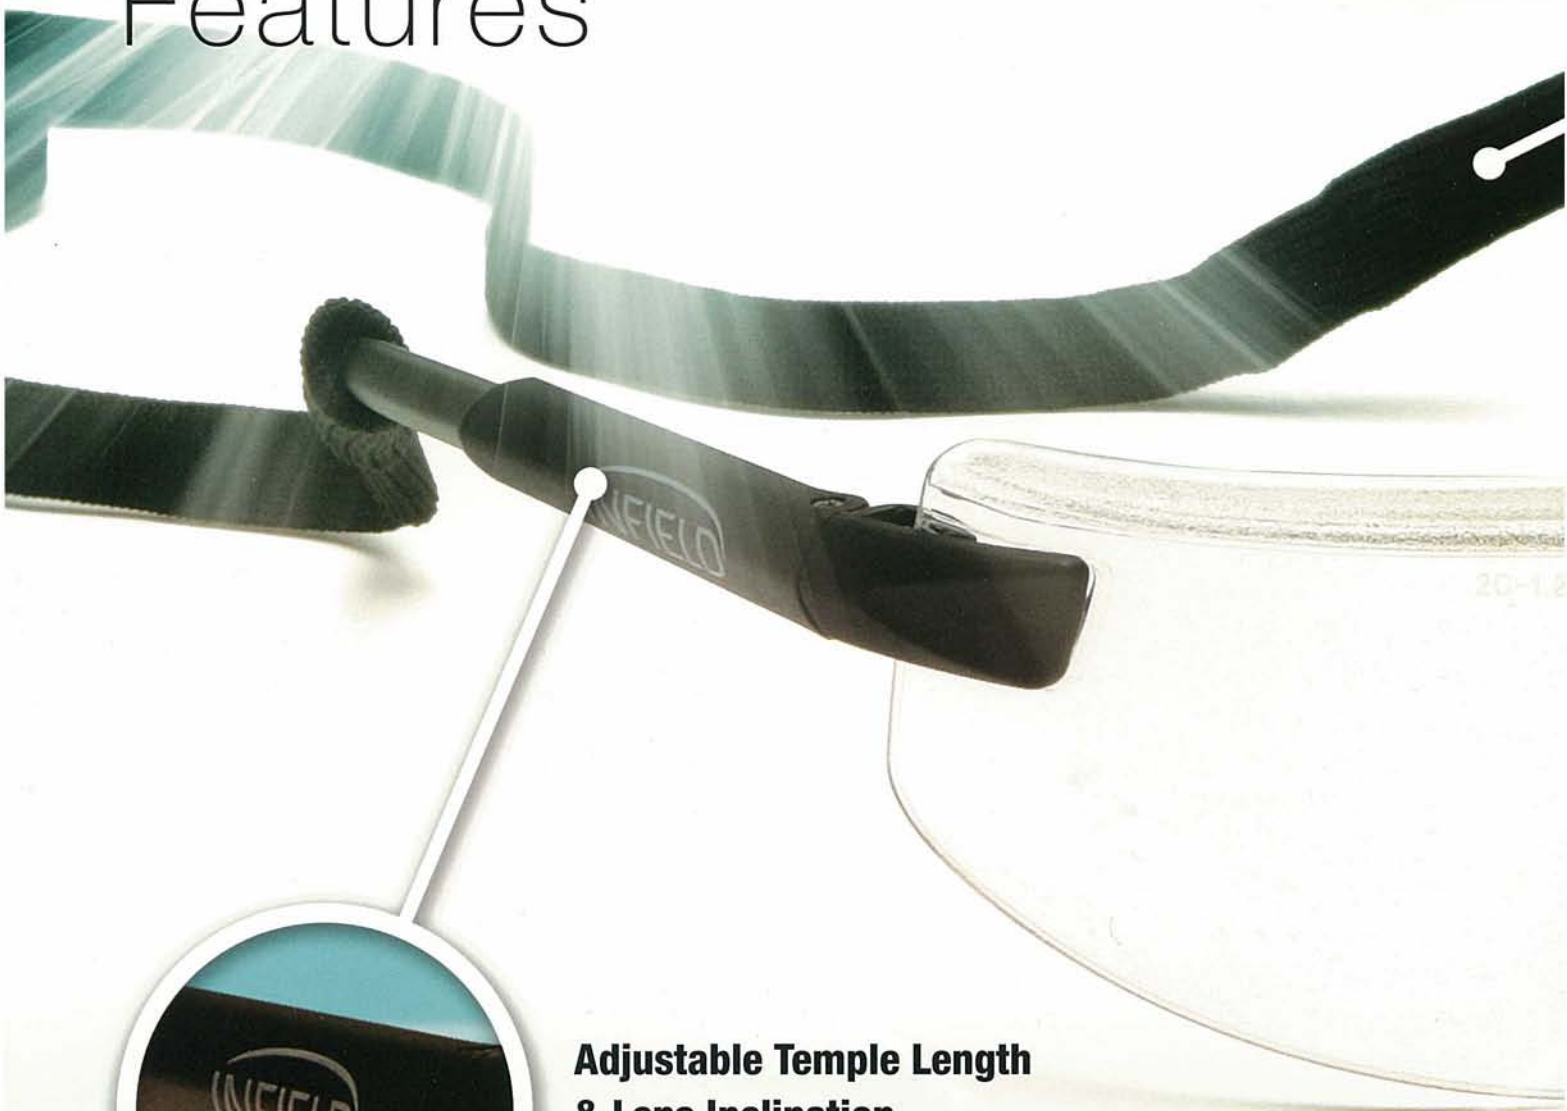

EXOR

MINIMUM COST
MAXIMUM PROTECTION

A low cost safety solution

At Infield we believe that uncomfortable safety eyewear will not fulfil its purpose or justify its cost. Safety eyewear must provide maximum protection and be comfortable and attractive to wear. We also know that eye protection has to be affordable. With these concepts in mind we have created the Exor - a low cost spectacle packed with features that will ensure a secure and comfortable fit for any user.

INFIELD[®]
Eye & Face **Protection**

EXOR

Free Sports Headband

Each frame is supplied with a free sports headband to ensure the frame always stays in place.

Features

Adjustable Temple Length & Lens Inclination

Allows adjustment to give a secure but pressure-free fit for any wearer.

Optical Class 1

Designed to exceed the requirements for EN166 optical Class 1, the Exor has excellent optical properties and freedom from distortion to eliminate eye fatigue during constant use.

Adjustable Nose Bridge

Soft adjustable nose bridge provides a secure, non-slip fit.

nd

with an adjustable
sure that the Exor
the wearer.

Outstanding Impact Protection

Tough polycarbonate lenses protect the wearer against all varieties of mechanical impacts and have been certified to meet the requirements for EN 166 1F.